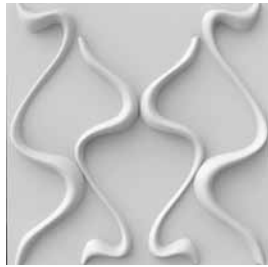

Name
LAVER
Specification
300 x 300 (mm)
Color
primitive color

	<p>Name MORRITS Specification 500 x 500 (mm) Color primitive color</p>
---	---

Name
BLADET
 Specification
500 x 500 (mm)
 Color
primitive color

Name
ROSE
 Specification
300 x 300 (mm)
 Color
primitive color

Name
GOLIAT
Specification
625 x 800 (mm)
Color
primitive color

Name
MALM
Specification
500 x 500 (mm)
Color
primitive color

Name

BILY

Specification